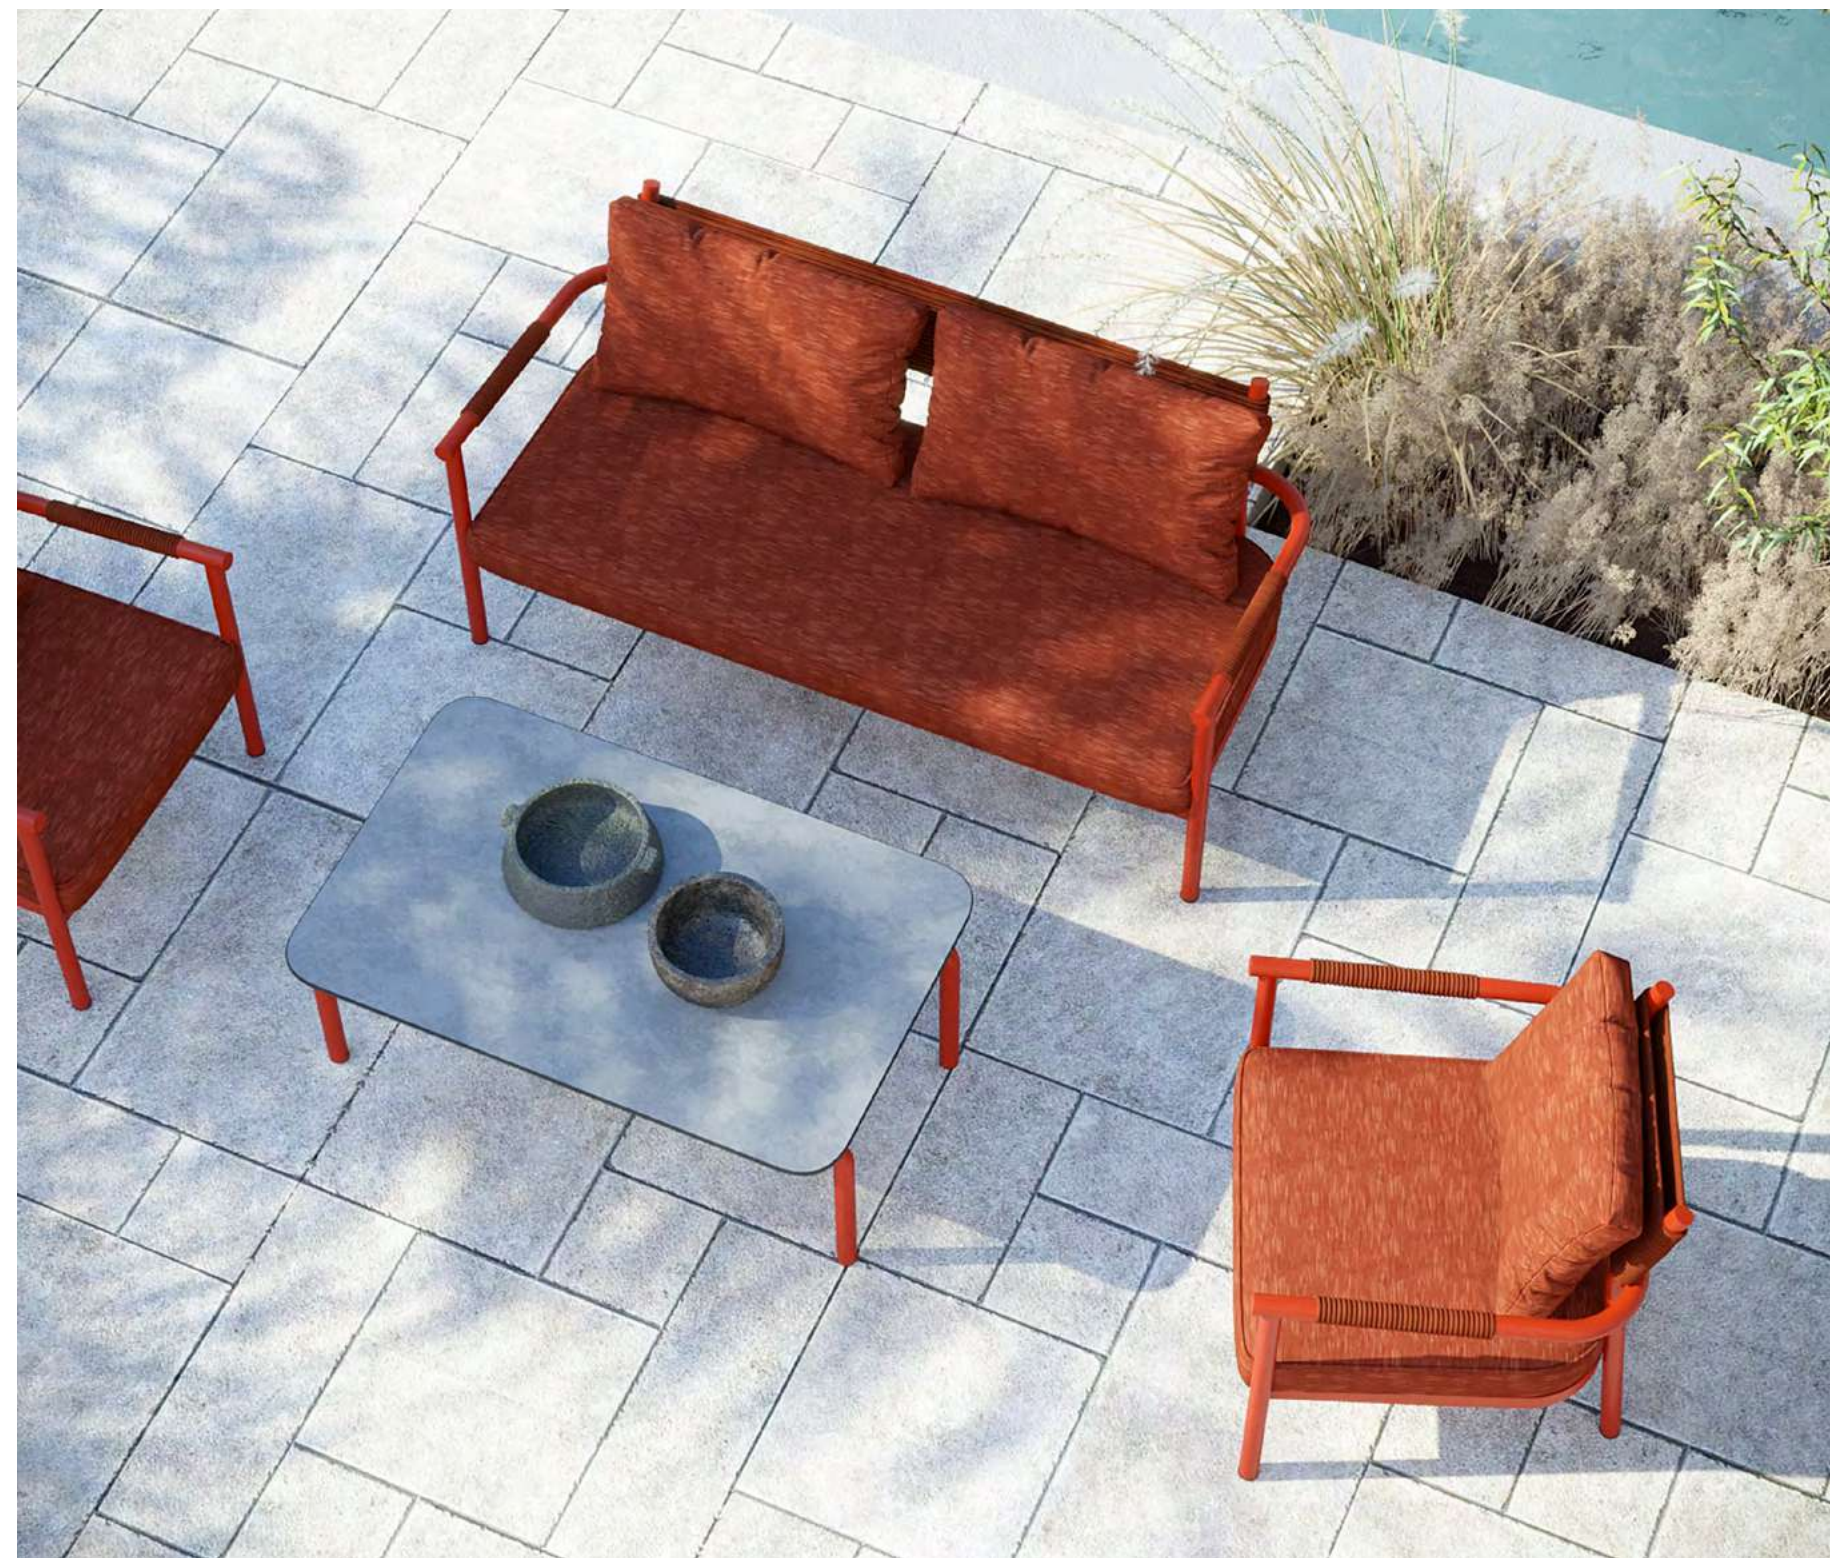

Piel 1 Seater
Piel 2 Seater
Piel 3 Seater
Piel Coffee Table -L
Piel Coffee Table - H