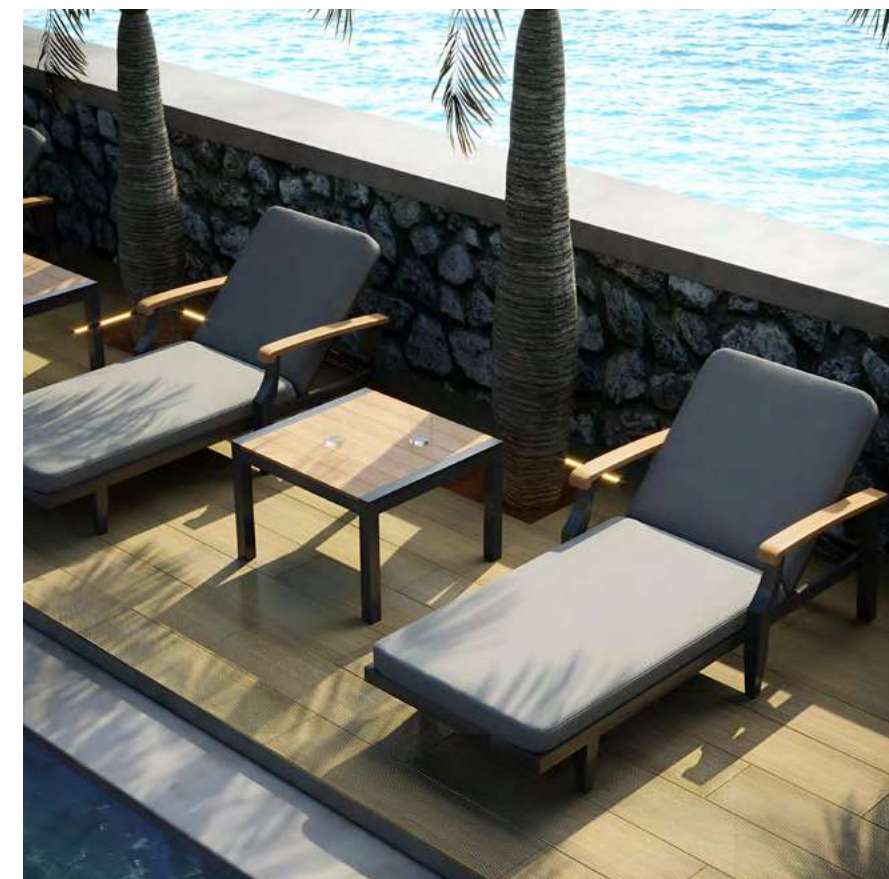

Lena Sunbed
Lena Coffe Table