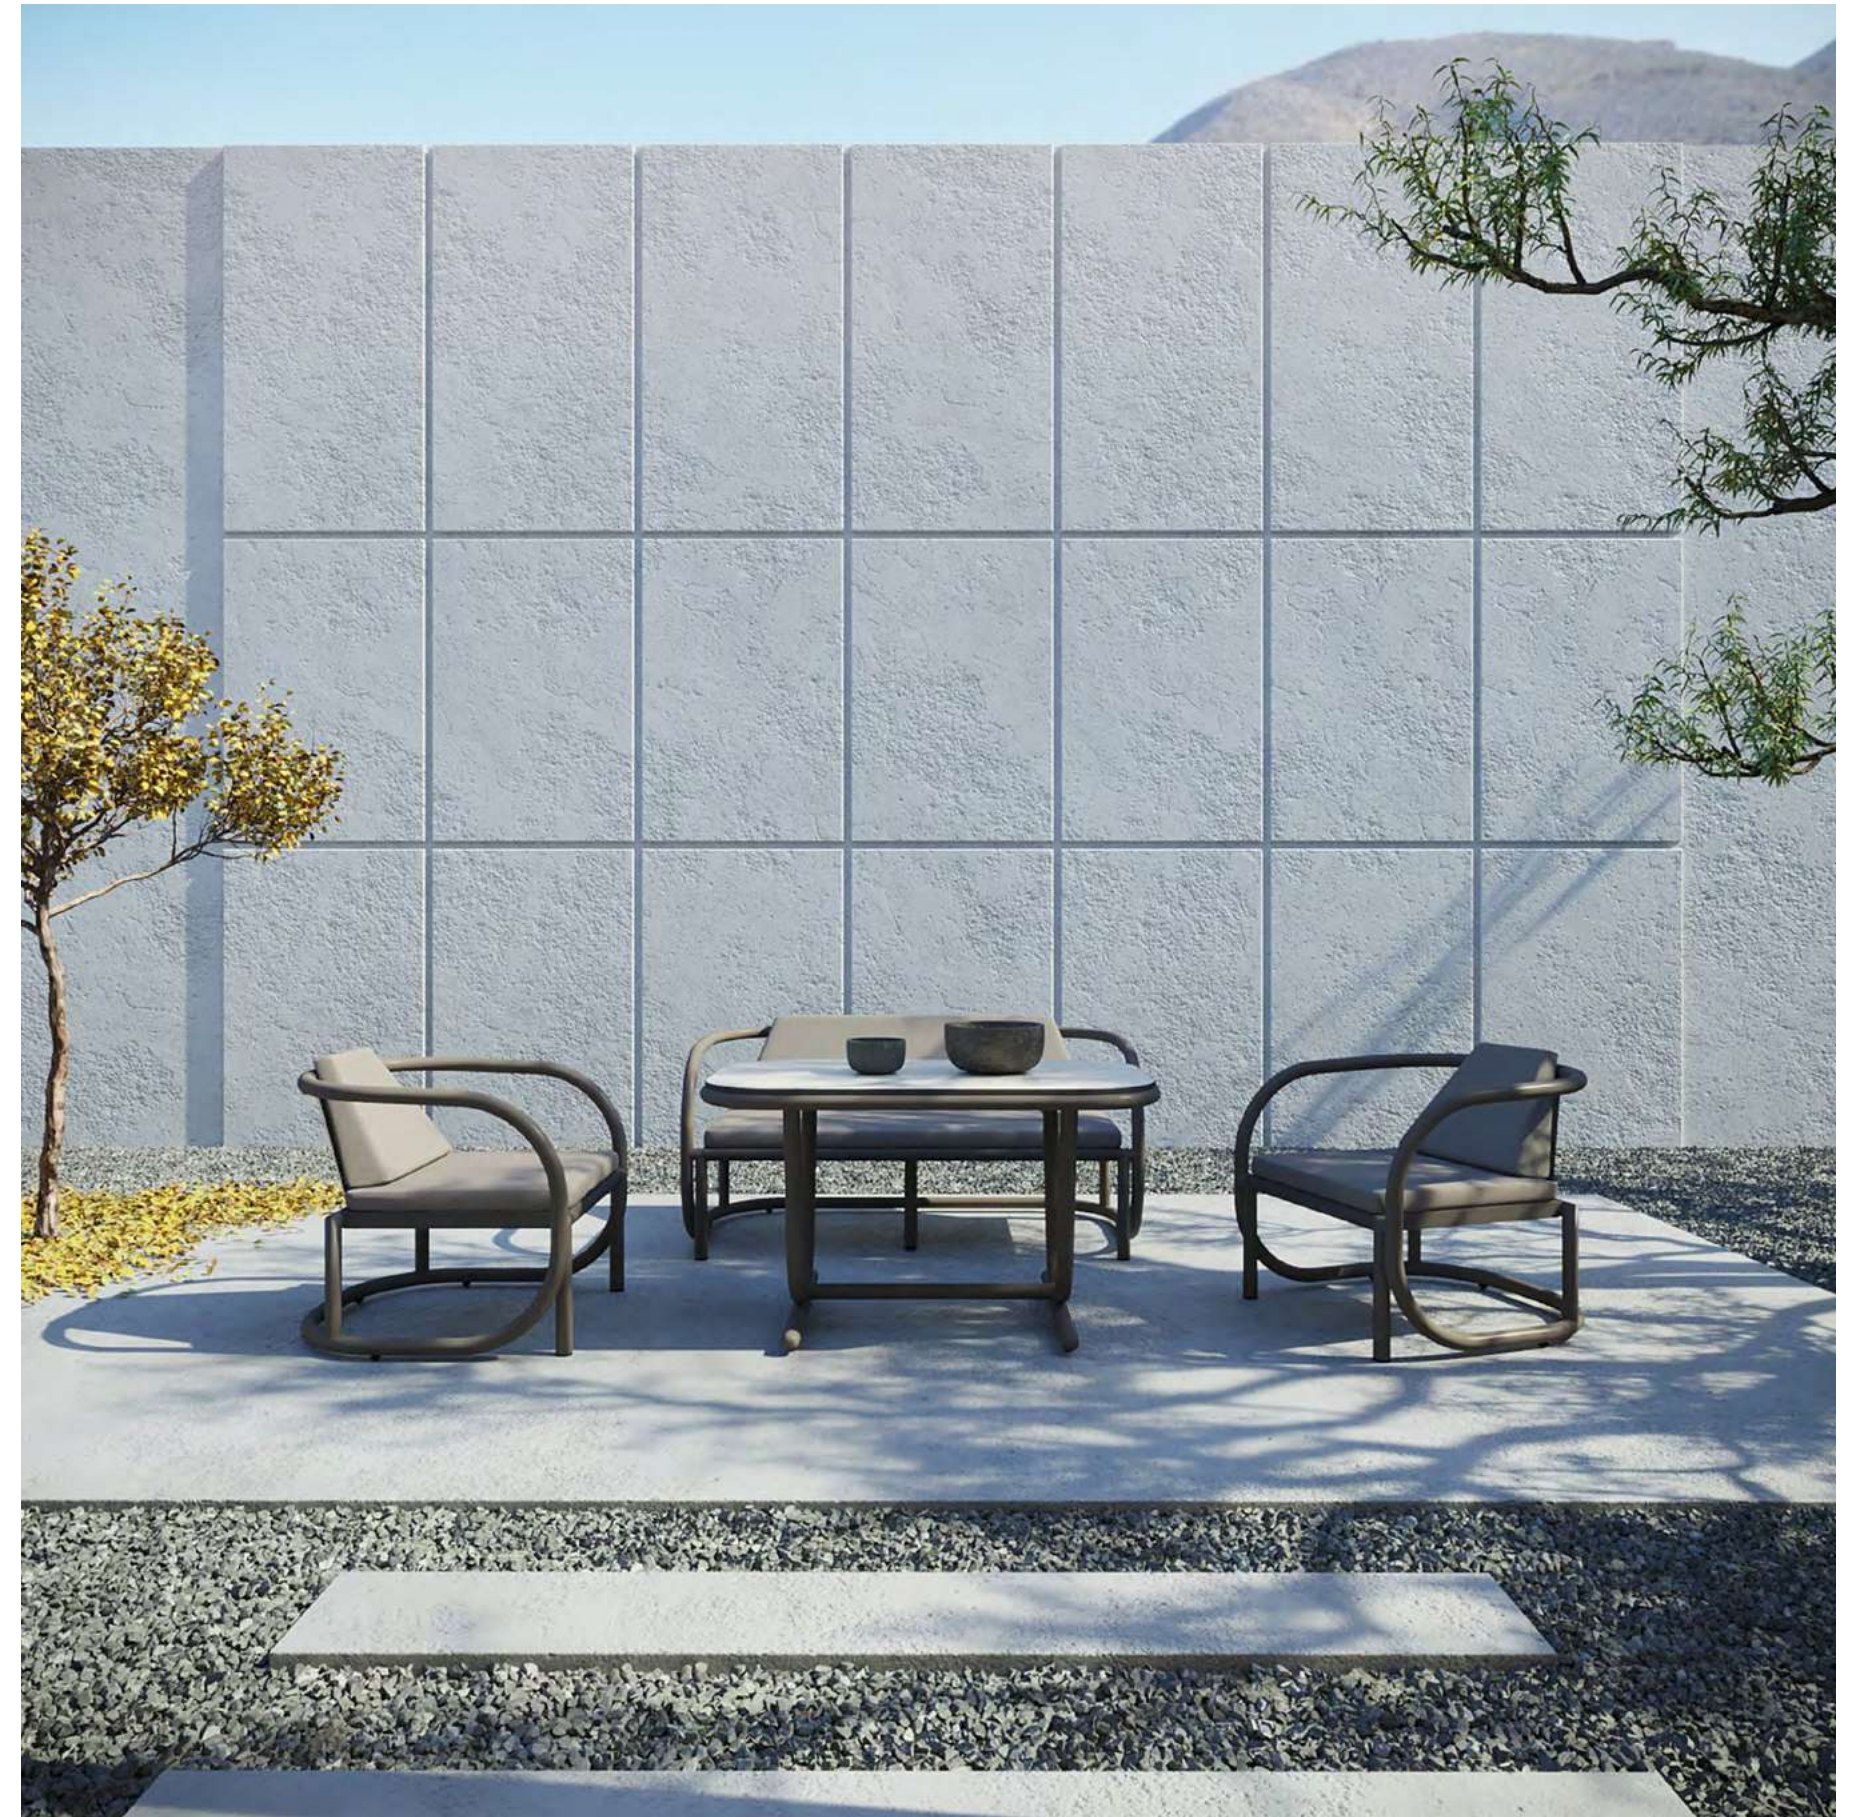

Kaff

Kaff 1 Seater
Kaff 2 Seater
Kaff Coffee Table