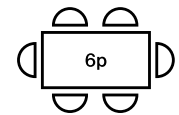

Armchair
L.56 W.65 H.82
L.24,8" W.24,41" H.35,04"

Table
L.155 W.90 H.75
L.61,02" W.35,43" H.29,53"