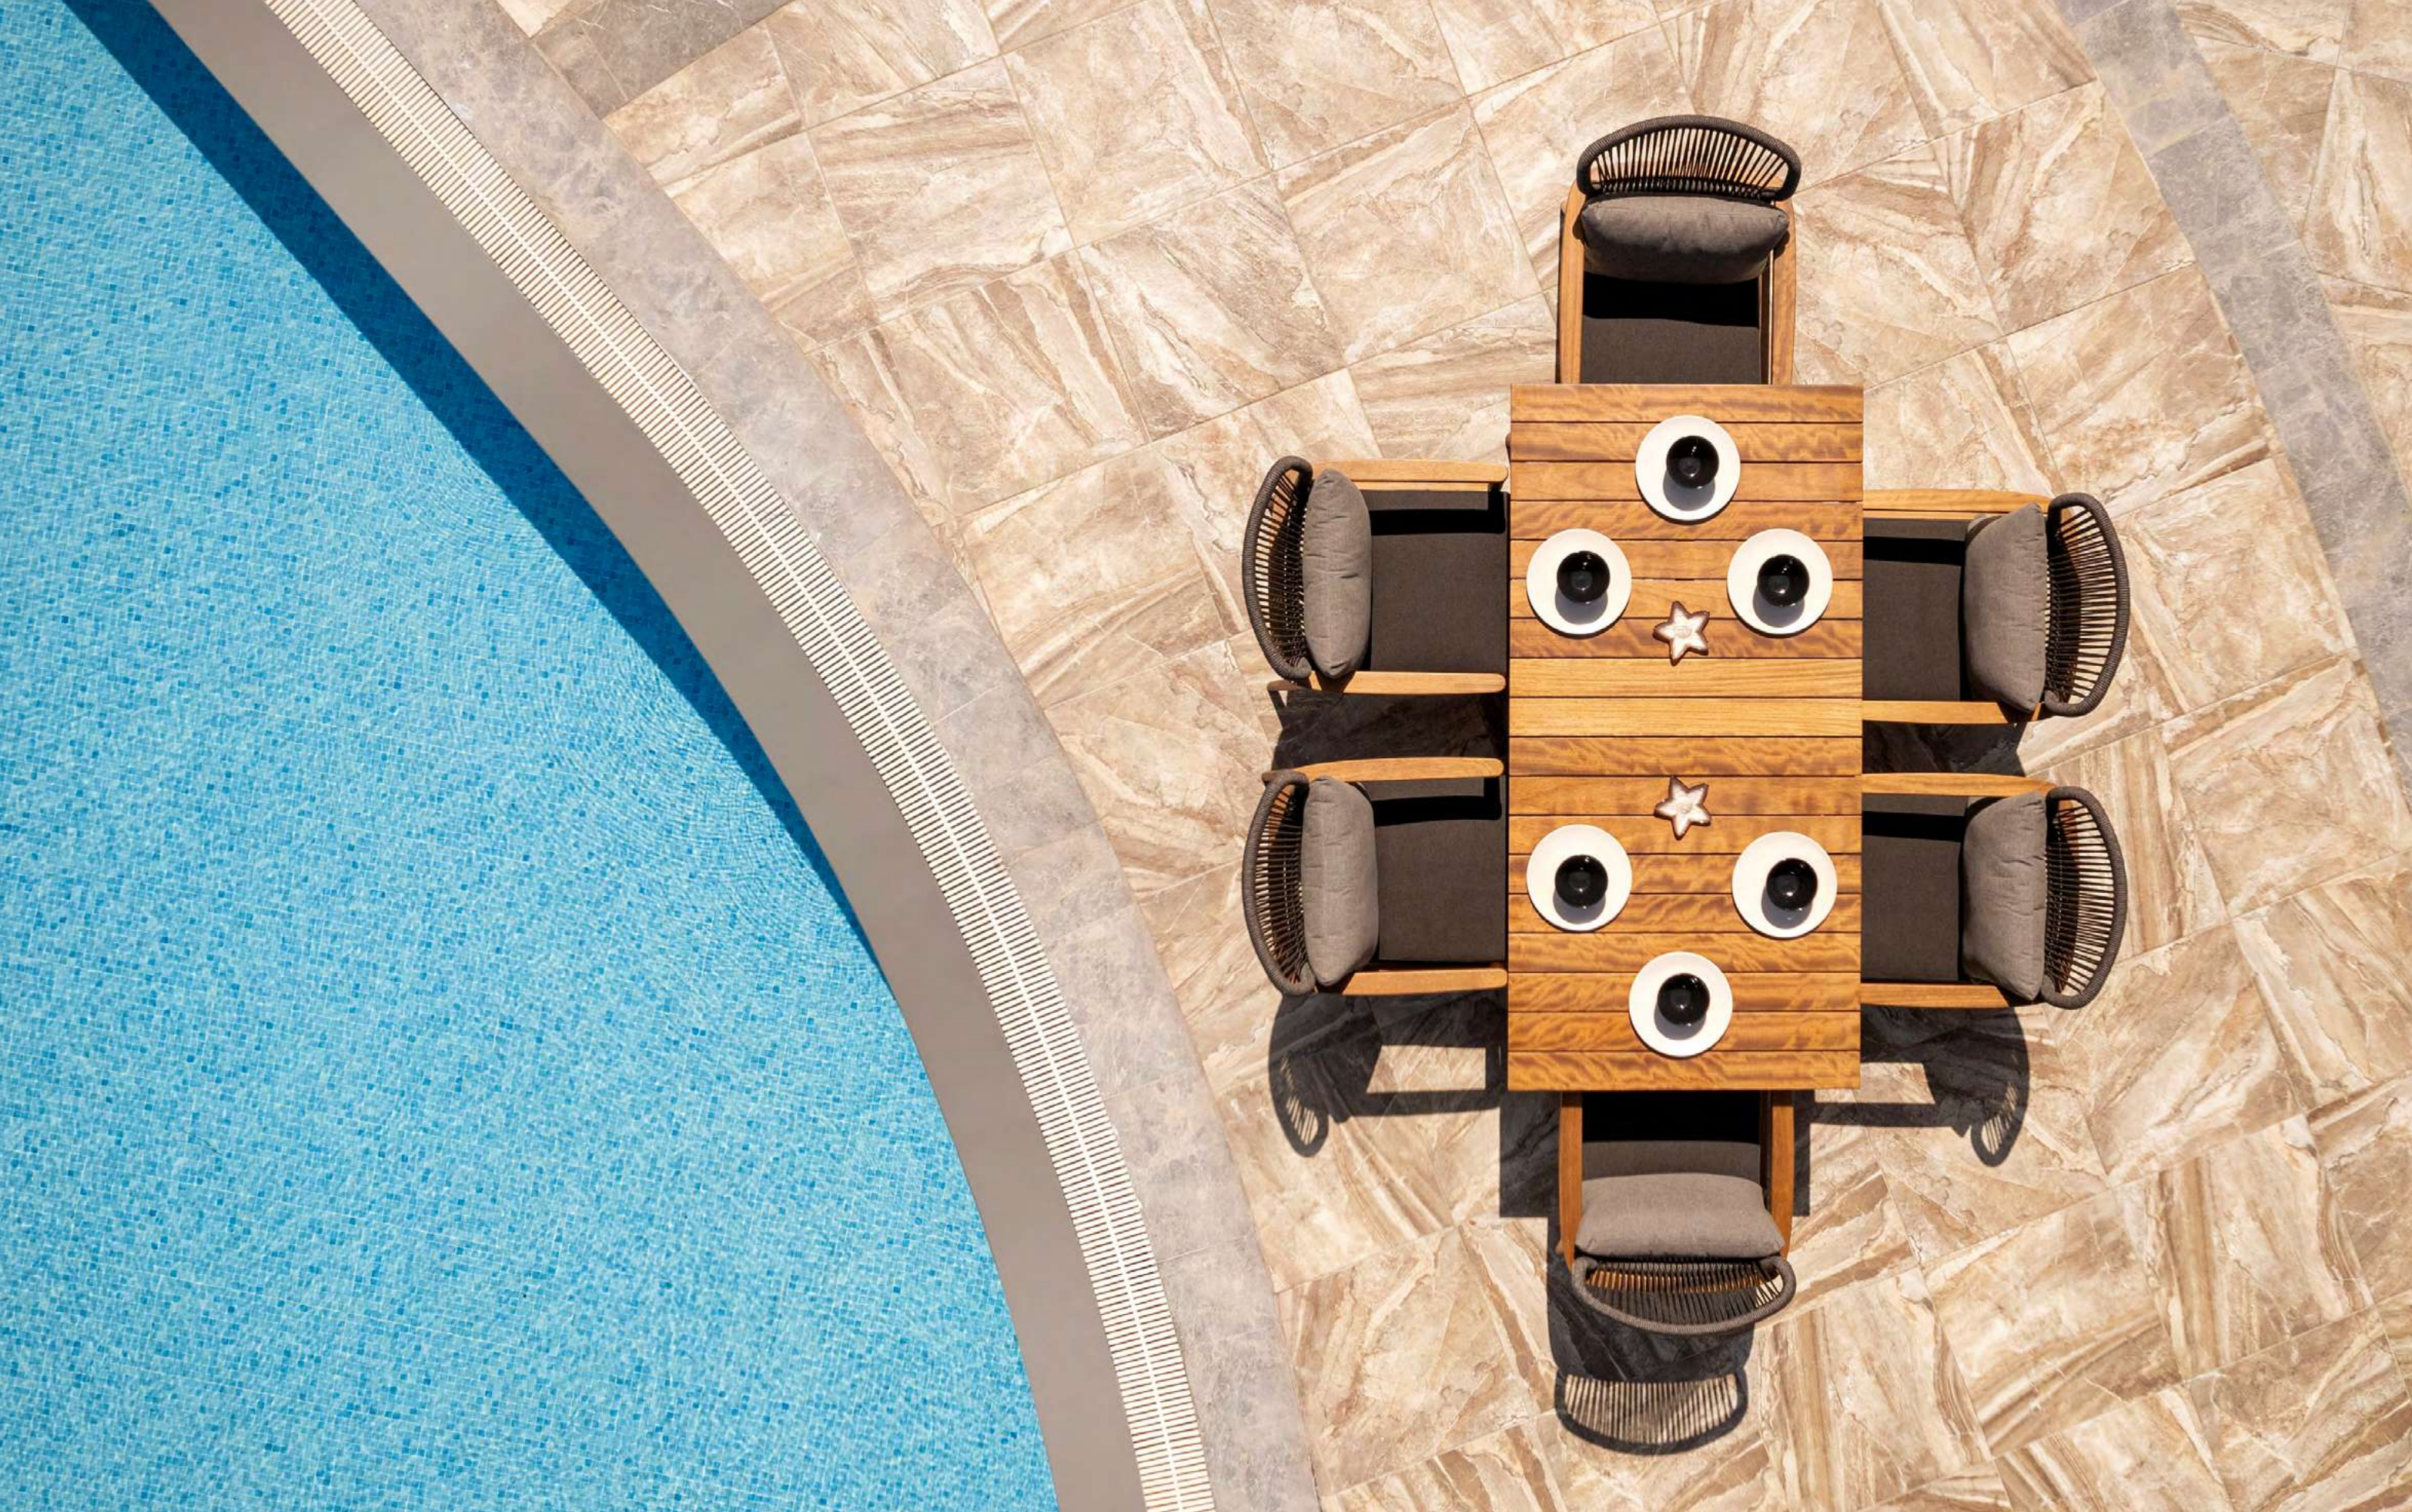

Table
L.230/290/350 W.110 H.77
L.90,55"/114,17"/137,79" W.43,30" H.30,31"

Swing
L.295 W.150 H.225
L.116,142" W.59,05" H.88,58"

Amor Swing

Teo

TEO outdoor furniture features an aluminum frame with Ireko details on the frame and back, making it durable and stylish for outdoor use. The unique design includes woven rope details, adding a touch of sophistication beyond the ordinary. The dining set accommodates 6 people and the chairs are exceptionally comfortable.